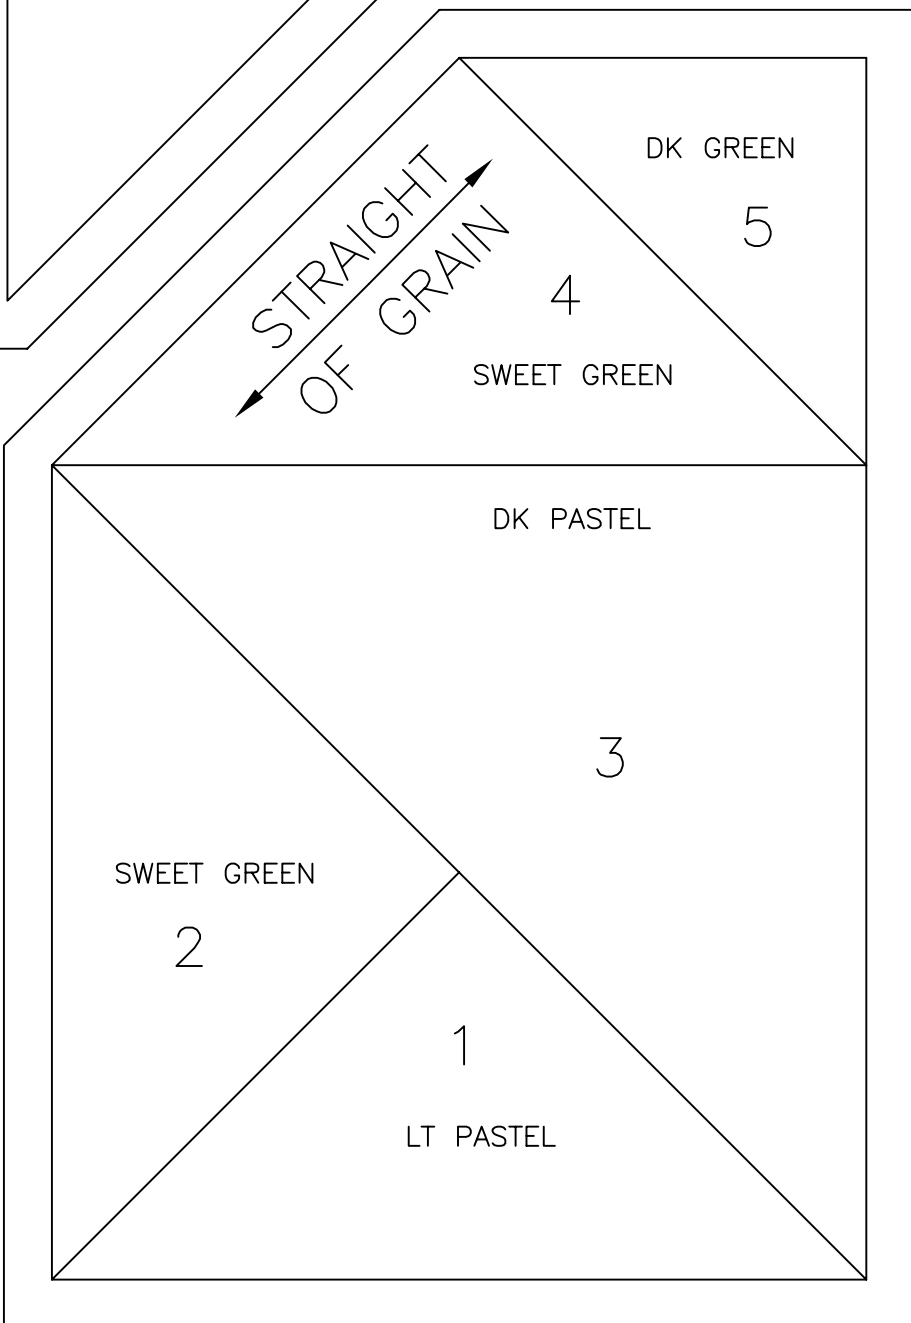

# CORNER TRIANGLE TEMPLATE

CUT 4 FOR EACH BLOCK  
SWEET GREEN

# CENTER SQUARE TEMPLATE

CUT 1 FOR EACH BLOCK  
YELLOW

THIS  
SHOULD  
MEASURE  
1" X 1"

PRINT 4 FOR  
EACH BLOCK