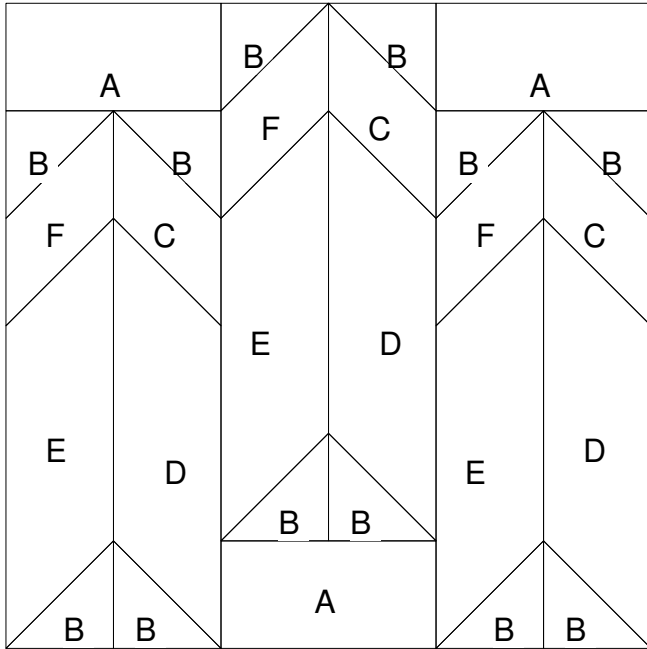

Worktable Block

Pattern for 12.00x12.00 block
Key Block (14/50 actual size)

D

E