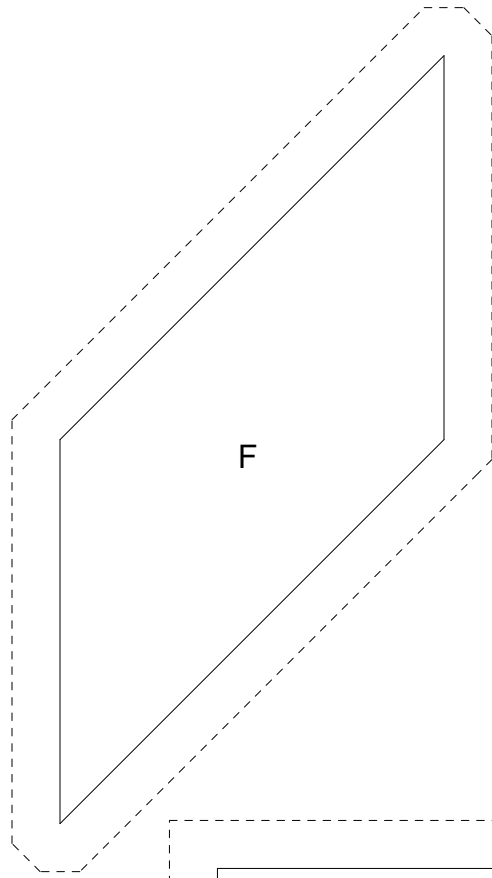

Worktable Block

Pattern for 12.00x12.00 block
Key Block (14/50 actual size)

D

E