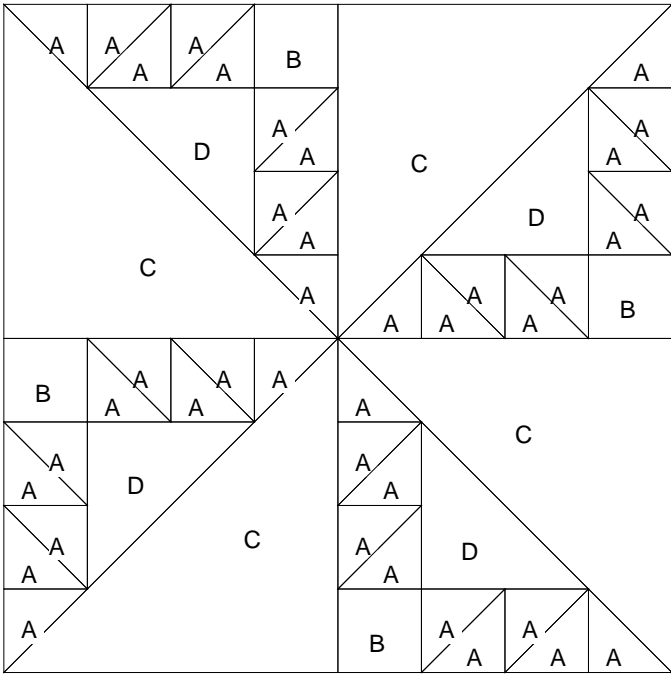

Kansas Troubles

Pattern for 12.00x12.00 block
Key Block (29/100 actual size)

c